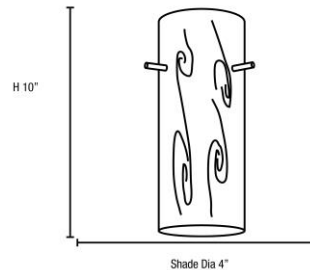

### PRODUCT MEASUREMENTS

FIXTURE	BACKPLATE / CANOPY
Length:	Length
Width:	Width:
Diameter	Diameter:
Height: 10"	Height: 1.25"
Extension:	
Overall Height: 12-55"	

#### LINE DRAWING